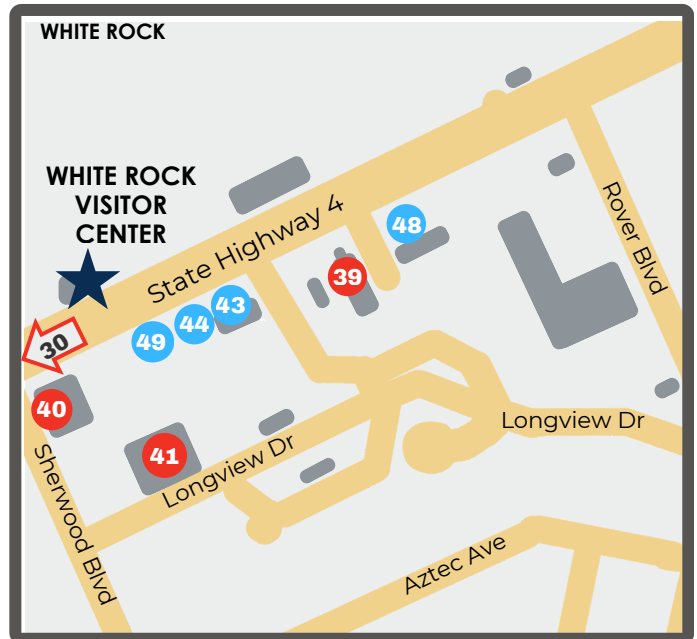

Los Alamos & White Rock - Food & Beverage Map