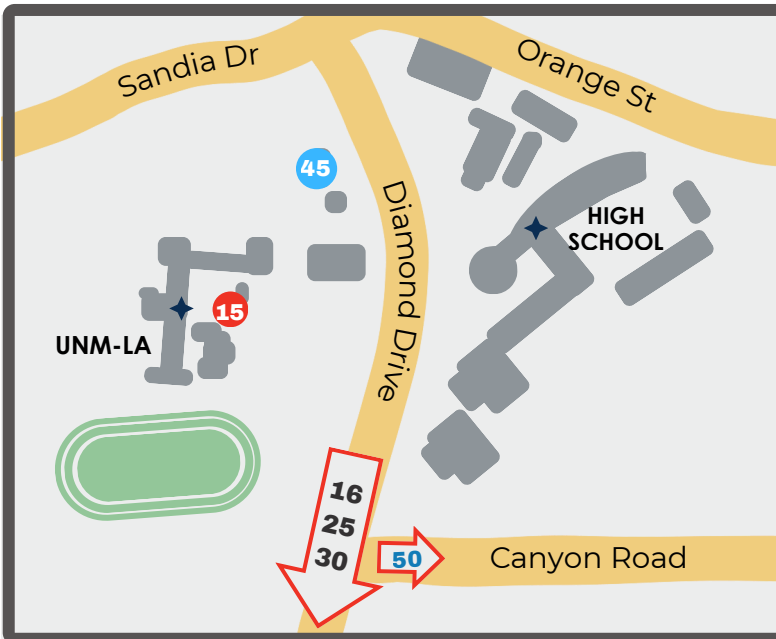

Los Alamos & White Rock - Food & Beverage Map