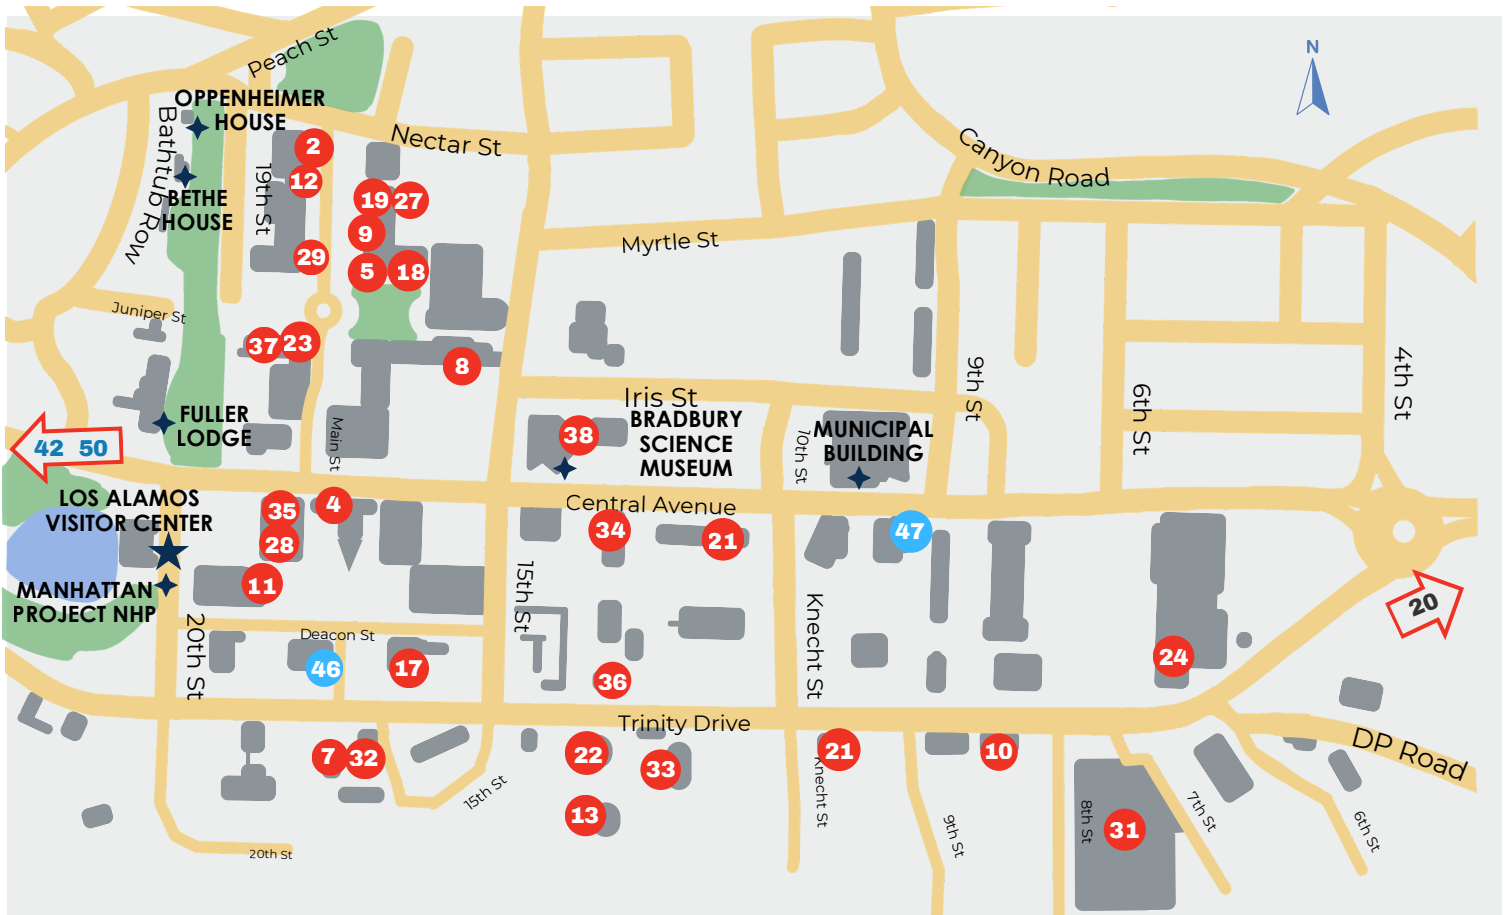

Los Alamos & White Rock - Food & Beverage Map